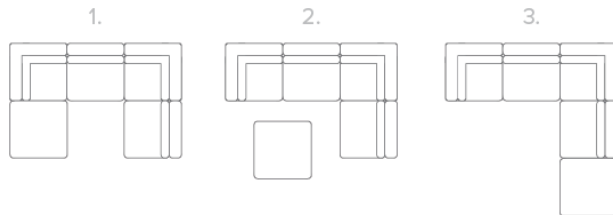

8-WAY
HAND-TIED SPRINGS

FEATHER & FIBRE
BLEND FILL

MEMORY FOAM
INSERTS

150
150KG RATED
FOUNDATION

SUSTAINABLY
HARVESTED TIMBER

STRUCTURAL
WARRANTY

FOAM
WARRANTY

FABRIC
WARRANTY

LAYOUT SUGGESTIONS

MEASUREMENTS

| | | |
|--|--|--|
| CORNER 2x Included | ARMLESS 2x Included | OTTOMAN 1x Included |
|  |  |  |
| 1060 (920mm high) | 1060 (920mm high) | 1060 (495mm high) |

Scan QR code to view this product online at [synargy.com](https://www.synargy.com)