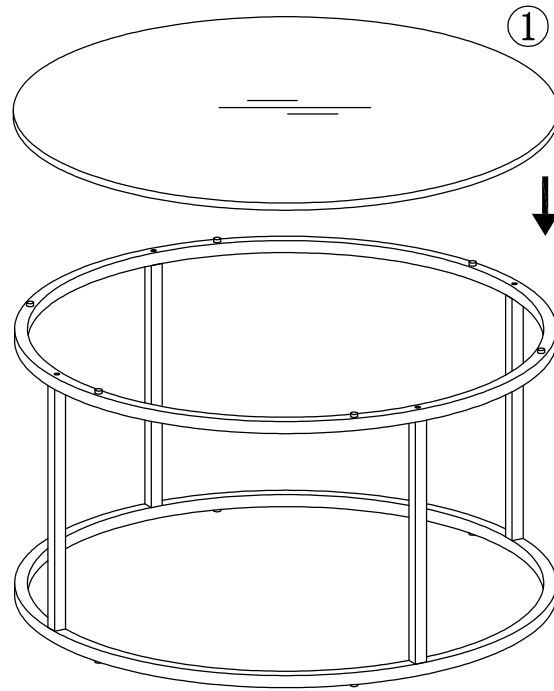

BRAN-coffee table

1	1	Ø850x12	
2	2	Ø846x20	
3	4	402x20x20	

A x 8  M6 x 35	B x 12 	C x 1  4mm
---	--	---

1

A x 8  M6 x 35	C x 1  4mm
---	---

2

B x 12 

3