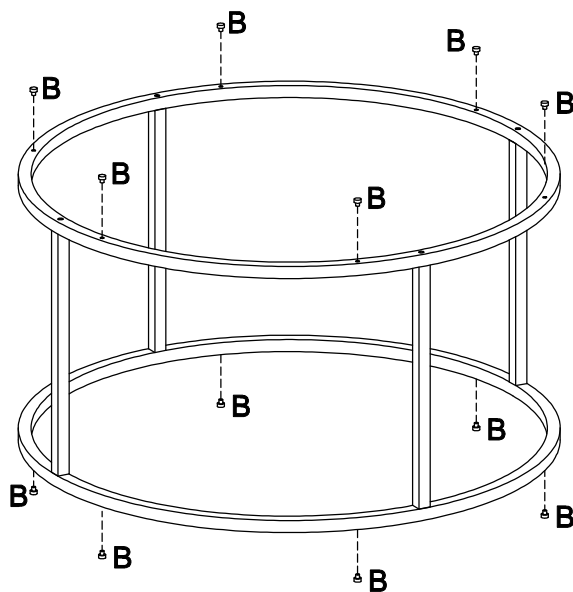

BRAN-coffee table

1	1	Ø850x12	
2	2	Ø846x20	
3	4	402x20x20	

A x 8  M6 x 35	B x 12 	C x 1  4mm
---	--	---

1

A x 8  M6 x 35	C x 1  4mm
---	---

2

B x 12 

3