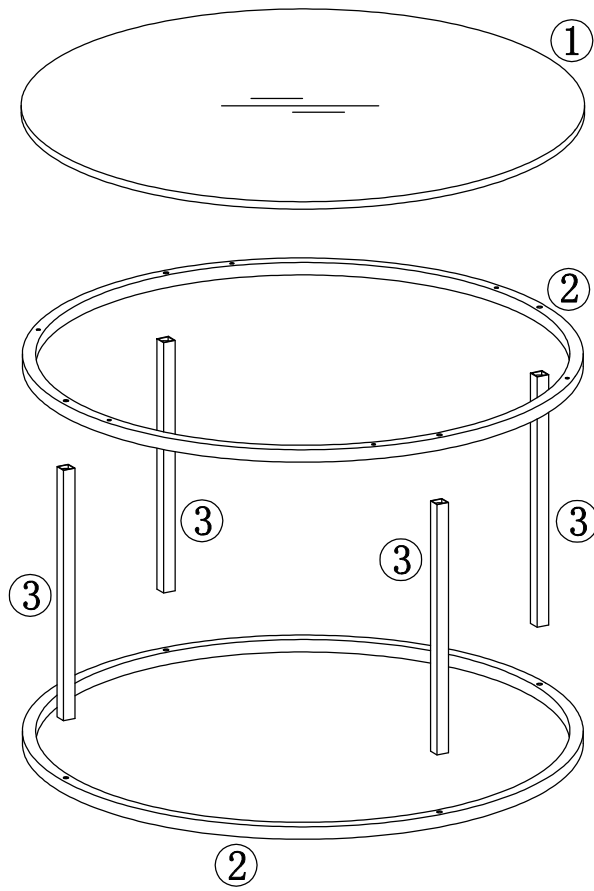

BRAN-coffee table

1	1	Ø850x12	
2	2	Ø846x20	
3	4	402x20x20	

A x 8  M6 x 35	B x 12 	C x 1  4mm
---	--	---

1

A x 8  M6 x 35	C x 1  4mm
---	---

2

B x 12 

3