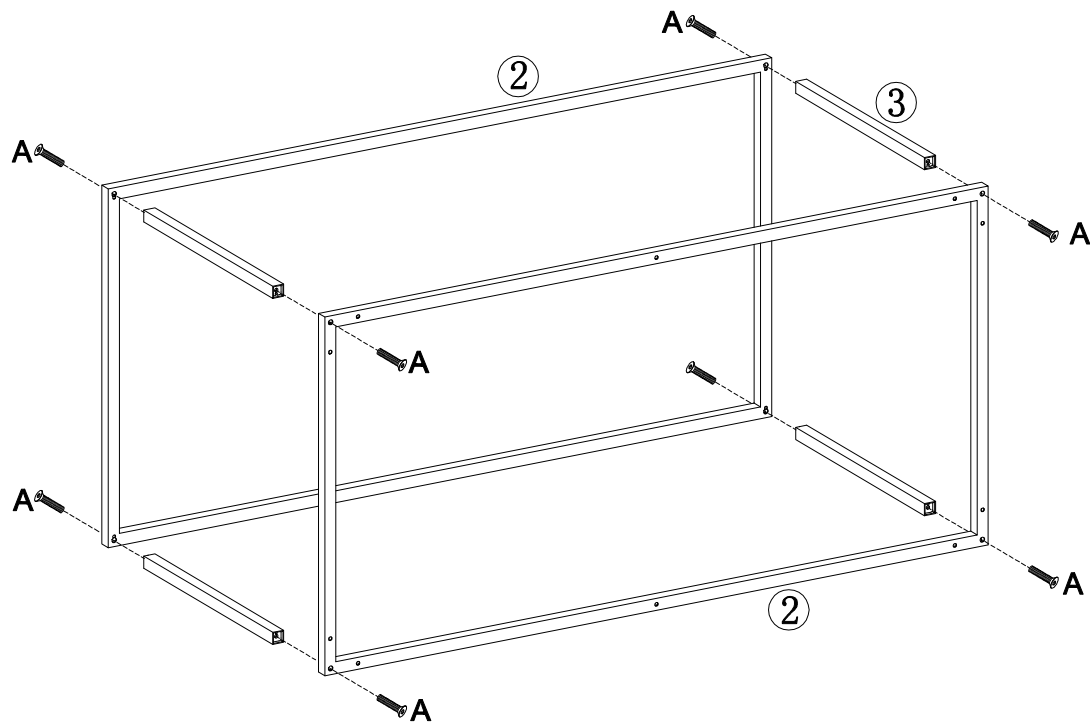

BRAN-coffee table

16/11/2020

1	1	1200x600x12	
2	2	1196x596x20	
3	4	402x20x20	

A x 8  M6 x 35	B x 20  	C x 1  4mm
---	--	---

1

A x 8  M6 x 35	C x 1  4mm
---	---

2

B x 20 