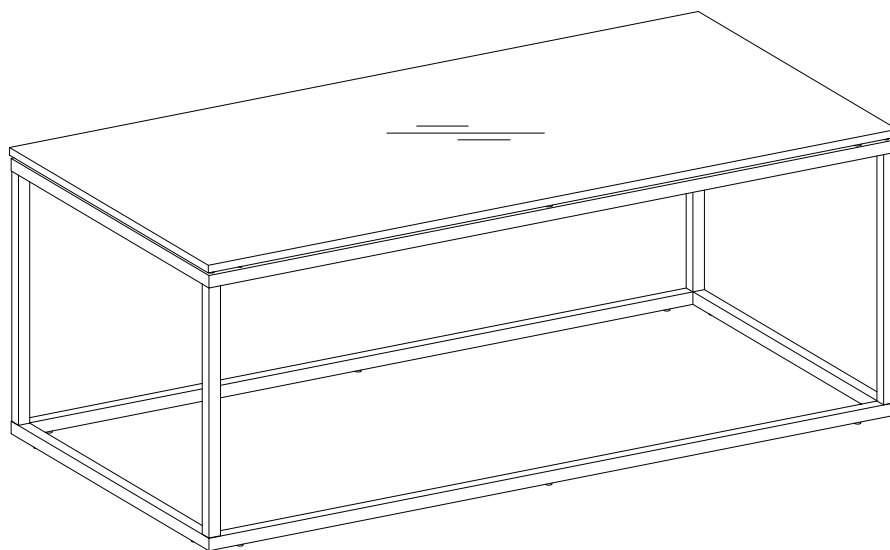

BRAN-coffee table

16/11/2020

1	1	1200x600x12	
2	2	1196x596x20	
3	4	402x20x20	

A x 8  M6 x 35	B x 20  	C x 1  4mm
---	--	---

1

A x 8  M6 x 35	C x 1  4mm
---	---

2

B x 20 