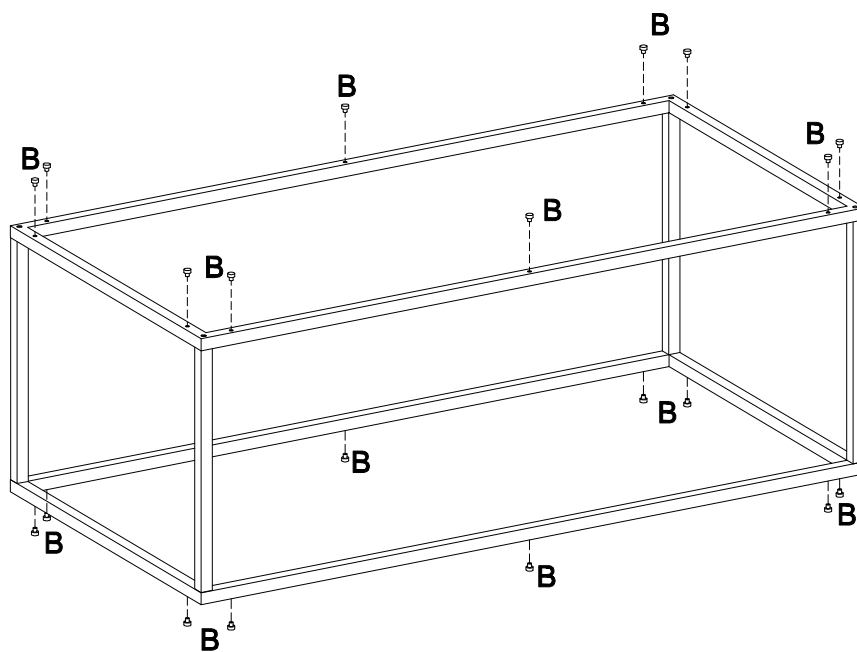

BRAN-coffee table

16/11/2020

1	1	1200x600x12	
2	2	1196x596x20	
3	4	402x20x20	

A x 8  M6 x 35	B x 20  	C x 1  4mm
---	--	---

1

A x 8  M6 x 35	C x 1  4mm
---	---

2

B x 20 