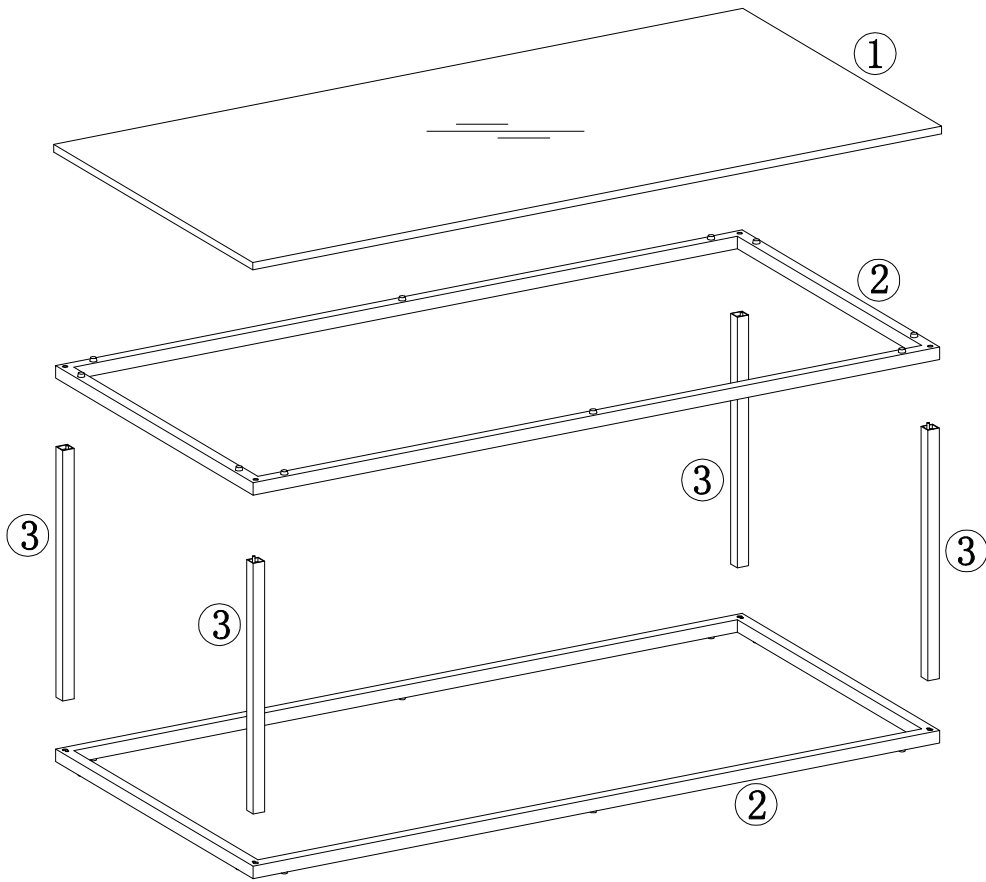

BRAN-coffee table

16/11/2020

1	1	1200x600x12	
2	2	1196x596x20	
3	4	402x20x20	

A x 8  M6 x 35	B x 20  	C x 1  4mm
---	--	---

1

A x 8  M6 x 35	C x 1  4mm
---	---

2

B x 20 