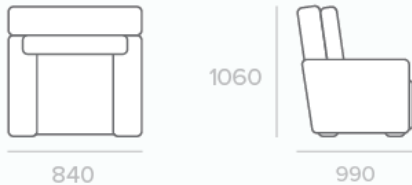

Dexter Fabric
(DENIM)

Dexter Fabric
(EUCALYPTUS)

MEASUREMENTS

840

1060

990

FEATURES & BENEFITS

FRAME	FSC certified Pine and Plywood frame	A sturdy frame constructed with sustainably sourced timber provides a solid and long-lasting base
FOUNDATION	Heavy gauge steel Zig Zag springs	The foundation delivers long-lasting support & the first layer of comfort
FOAM	Foam & fibre	The high-density layered foam offers exceptional support, while the luxurious top layer of fibre adds an extra dimension of indulgent comfort
UPHOLSTERY	Stocked in Dexter fabric	Stocked in Beachglass coloured Dexter fabric, and can be made to order in two additional colour options
MECHANISM	Tested up to 150kgs at 25,000 cycles	This robust recliner mechanism boasts an impressive 150kg weight-loading capacity (30kg higher than standard mechanisms), ensuring reliable performance for years to come
DUAL POWERED	Powered headrest and recline	Elevate your comfort level with recliners and headrests that adjust effortlessly at the touch of a button, offering the ultimate in customized comfort! Power headrests provide additional head and neck support - plus the headrest ends have horizontal angle adjustment for even more support
ROCKING SWIVEL BASE	Seat base gently rocks and swivels	Help your little one to sleep with a gentle rocking motion from the seat base. Can also swivel to turn around smoothly and reach for nearby items without needing to get up from the chair
USB OUTLETS	USB ports located in the hand controller	Convenient device charging at your fingertips eliminates the need to search for an outlet. Charge smartphones, tablets, and other small gadgets while comfortably seated
CHILD LOCK FUNCTION	Child lock feature on the control buttons	Press and hold the end headrest and recliner buttons together for 3 seconds, and a beep will sound to signal that all buttons are protected with the child lock function. Press and hold again to unlock.
SAFETY STOP FOOTREST	Reclining footrest safety stop*	The reclining footrest has a safety strip around the edges which detects obstructions when returning into position and safely re-opens the footrest to avoid injury or damage
NIGHT LIGHT	Three-level adjustable night light	An adjustable LED light glow from under the chair can provide a cosy ambient glow at night, and is adjustable at three brightness levels. (Automatically turns off after 30 minutes)