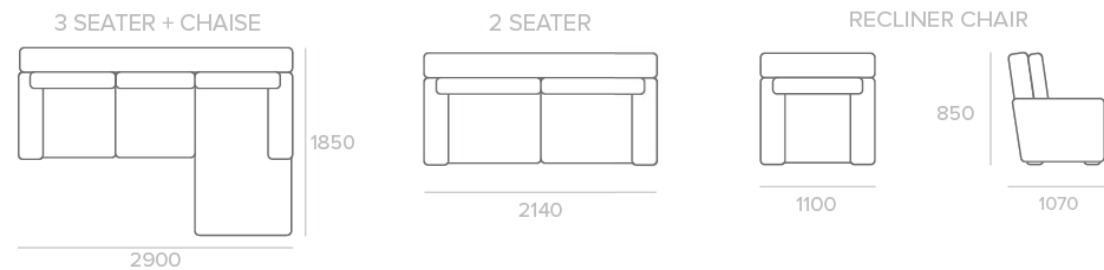

MIA

With powered recline & headrest adjustment, USB charging ports, plus generous seating dimensions, the Mia lounge suite delivers big on comfort and features.

150KG RATED
MECHANISM

POWER
RECLINE

POWER
HEADREST

DT FABRIC
(TAN)

MADE TO ORDER

DT FABRIC
(LIGHT GREY)

SALES COLLATERAL AVAILABLE

- POS PAGE
- 150KG SASH SET
- SPECIFICATION / TRAINING SHEET

KEY FEATURES & BENEFITS

FRAME	FSC certified Pine and Plywood frame	A sturdy frame constructed with sustainably sourced timber provides a solid and long-lasting base to the suite
FOUNDATION	Heavy gauge steel Zig Zag springs	The foundation delivers long-lasting support & the first layer of comfort
FOAM	Foam & fibre	High density layered foam provides support, with a top layer of fibre for additional comfort
MECHANISM	Tested up to 150kgs at 25,000 cycles	Warranted for use up to 150kgs, this robust recliner mechanism has been crafted to last - that's 30kg more weight-loading than standard mechanisms!
POWER	Powered recliner and headrests	Recliners and headrests are adjustable at the touch of a button, the ultimate in customised comfort!
DEVICE CHARGING	USB ports	Convenient USB port located on the hand controller for charging phones & devices
UPHOLSTERY	Stocked in DT fabric	Available in Dark Grey or Tan, plus can be made to order in Light Grey colour DT fabric options

MEASUREMENTS

Scan QR code to view this product online at synargy.com